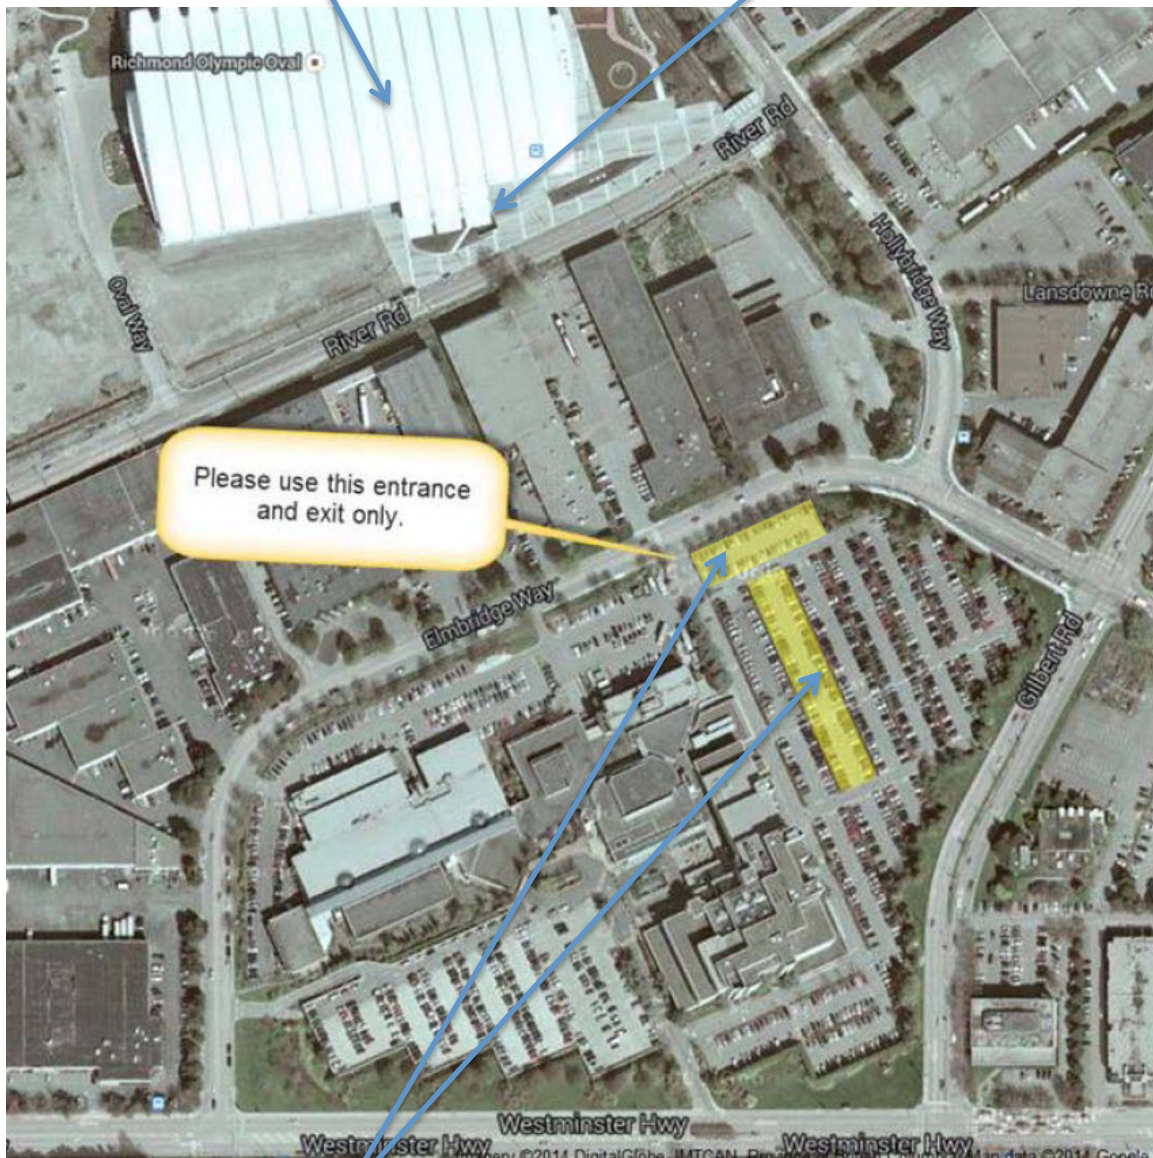

WorkSafe BC Event Parking

Free Parking during the ***V-RROOM*** Challenge IV

Richmond Olympic Oval

Street Entrance from River Road

Designated Parking Spaces in Yellow Zone on the Map

Skater Drop Off / Pick Up

The Richmond Olympic Oval Parking Lot has a 15-minute In/Out grace period for dropping off people without a fee. To exit within the 15-minute grace period, place your Parking Ticket in the Exit Gate machine.